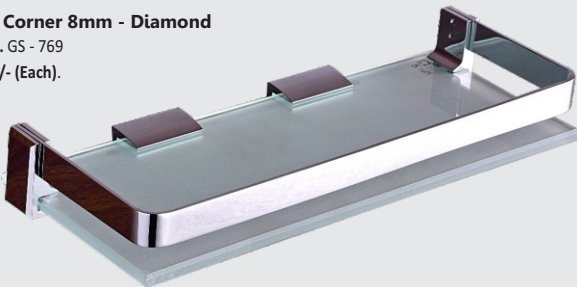

Glass Shelf 8mm - Diamond

Cat No. GS - 768

₹ 1495/- (Each).

Glass Corner 8mm - Diamond

Cat No. GS - 769

₹ 1345/- (Each).

Round *Series*

**C.P. Glass Corner Shelf
Toughned Glass - 6mm**