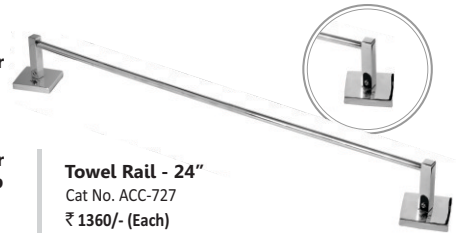

Liquid Dispenser with ABS Pump
Cat No. ACC-726-A
₹ 1175/- (Each)
Liquid Dispenser with Brass Pump
Cat No. ACC-726
₹ 1375/- (Each)

Towel Rail - 24"
Cat No. ACC-727
₹ 1360/- (Each)