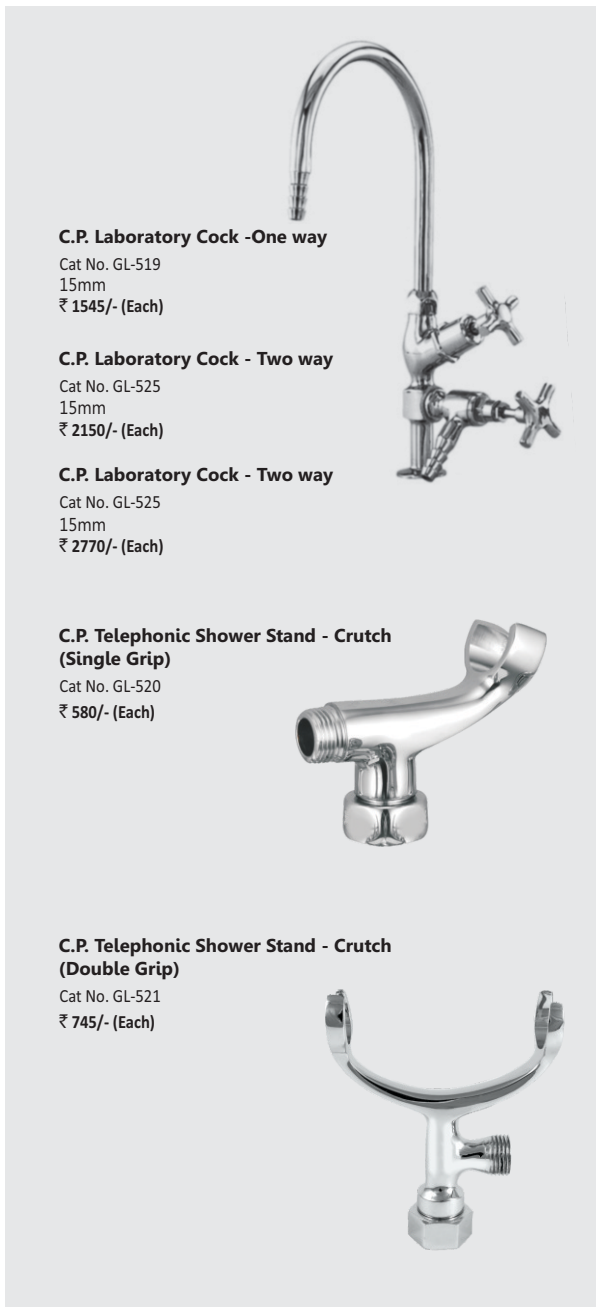

Cat No. GL-514
15mm
₹ 2175/- (Each)

NEW

**Single Lever Sink Mixture
Table Mounted**
With Extra Long Revolving Spout

₹ 3995/-

C.P. Laboratory Cock - One way

Cat No. GL-519
15mm
₹ 1545/- (Each)

C.P. Laboratory Cock - Two way