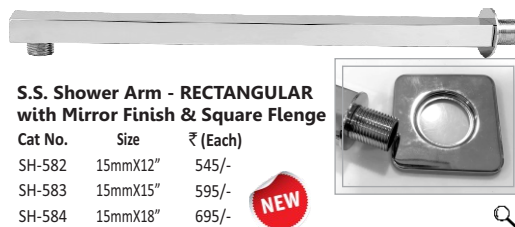

S.S. Shower Arm - RECTANGULAR with Mirror Finish & Square Flange

Cat No.	Size	₹ (Each)
SH-582	15mmX12"	545/-
SH-583	15mmX15"	595/-
SH-584	15mmX18"	695/-