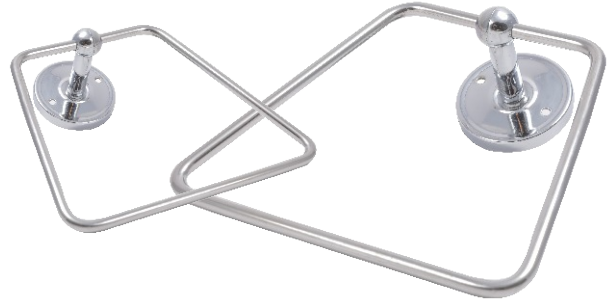

S.S Flenge Square Mirror Finish

Cat No.	Size	₹ (Each)
FA-490	15mm	27/-

Flanges
that enhance
Beauty

S.S Towel Rack Folding Type Double with Hooks

Cat No. SS-118
₹ 2995/- (Each)

NEW

S.S Towel Ring - Square

Cat No. SS-101
₹ 215/- (Each)

S.S Towel Rail with Concealed Flange - Plain/Twisted

Cat No.	Size	₹ (Each)
SS-110	18"	385/-
SS-111	24"	415/-

Twisted Also Available

S.S Towel Ring - Round

Cat No. SS-102
₹ 215/- (Each)

C.P. Cloth Hook

Cat No. NEW
₹ - /- (Each)