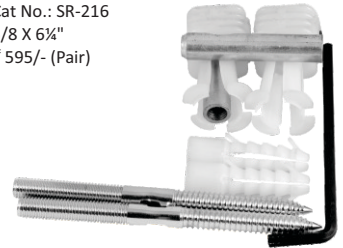

C.P. Rack Bolt Screw for wash Basin with SS Nut

Cat No.	Size	₹ (Pair)
SR-214	3/8"	80/-

C.P. Rack Bolt for Wall Mounting Seat Full Brass - Anchor Type

Cat No.	Size	₹ (Pair)
SR-203	5/8 x 6 1/4"	1455/-
SR-215	5/8 x 9"	1695/-

ANCHOR BOLT MS (PAIR)

Cat No.: SR-213
3/8"
₹ 70/- (Pair)

C.P. Rack Bolt Screw with PVC Sleeve, LKey Escalate Bracket - Kohler Type (wall mounting seat)

Cat No.: SR-216
5/8 X 6 1/4"
₹ 595/- (Pair)

Brass Screw for EWC with Brass Show Flange