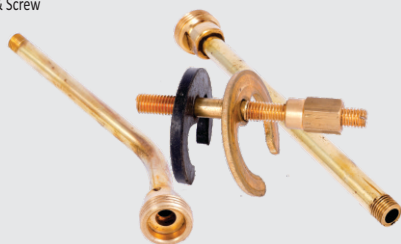

Brass Legs For Center Hole Mixer - Standard

Cat No.	Size	₹ (Pair)
FA-451	Standard	298/-
FA-488	Long	418/-
FA-452	Complete Set with Chand & Screw	498/-