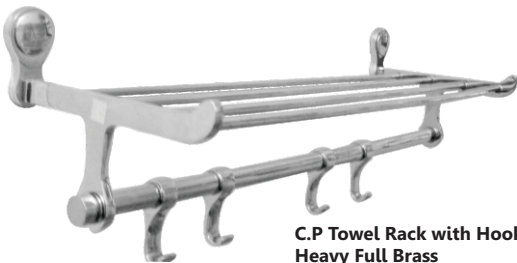

Single Lever Diverter Wall Mounted Basin Body Only
Cat No. CB - 108
₹ 2395/- (Each).

bathroom
accessories

**C.P Towel Rack with Hooks
Extra Heavy Full Brass Size - 24"**
Cat No. ACC-713
₹ 5695/- (Each)

**C.P Towel Rail
- 24" Heavy**
Cat No. ACC-714
₹ 1645/- (Each)

C.P Soap Dish
Cat No. ACC-715
₹ 565/- (Each)

C.P Towel Ring
Cat No. ACC-716
₹ 745/- (Each)

C.P Brush Tumbler
Cat No. ACC-717
₹ 745/- (Each)

Complete Set of Four
Cat No. ACC-718
₹ 3685/- (Set)

**C.P Towel Rack with Hooks-24"
Heavy Full Brass**
Cat No. ACC-719
₹ 5545/- (Each)