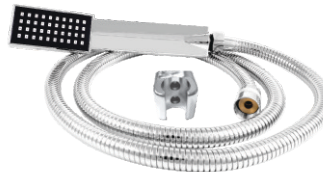

C.P. Telephonic Shower - SQUARE with Tube 1.5mtr & ABS Hook

Cat No. SH-572
₹ 795/- (Set)