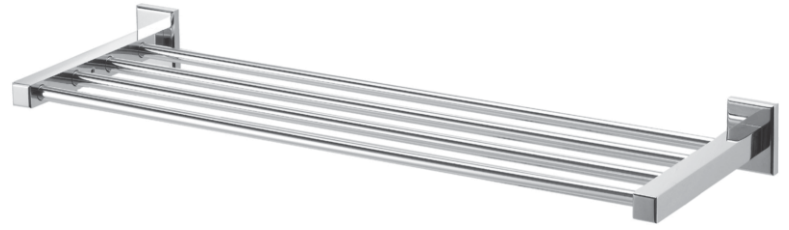

SQUARE
Series